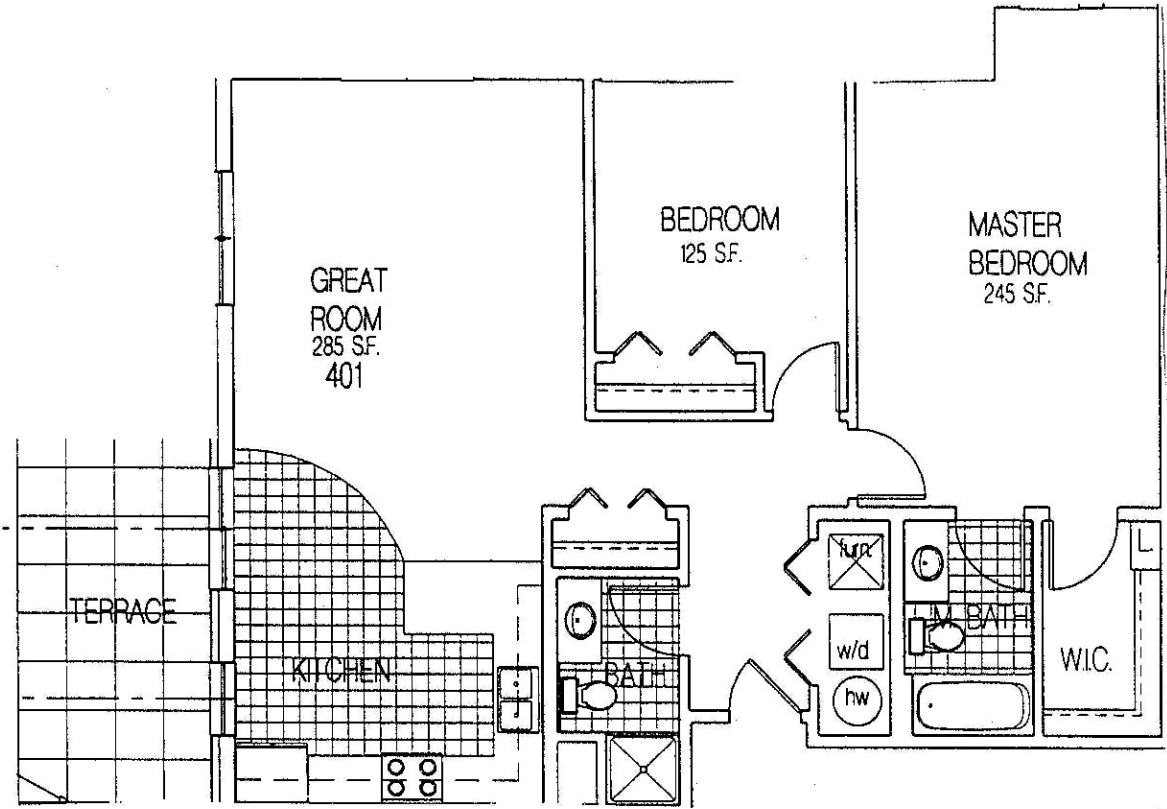

Two Bedroom • Two Bath • Terrace

1175 sq ft

Apartment No. 401

**South Western Exposure
Two Bedroom
Two Bath
Terrace**

DEERFIELD VILLAGE CENTRE