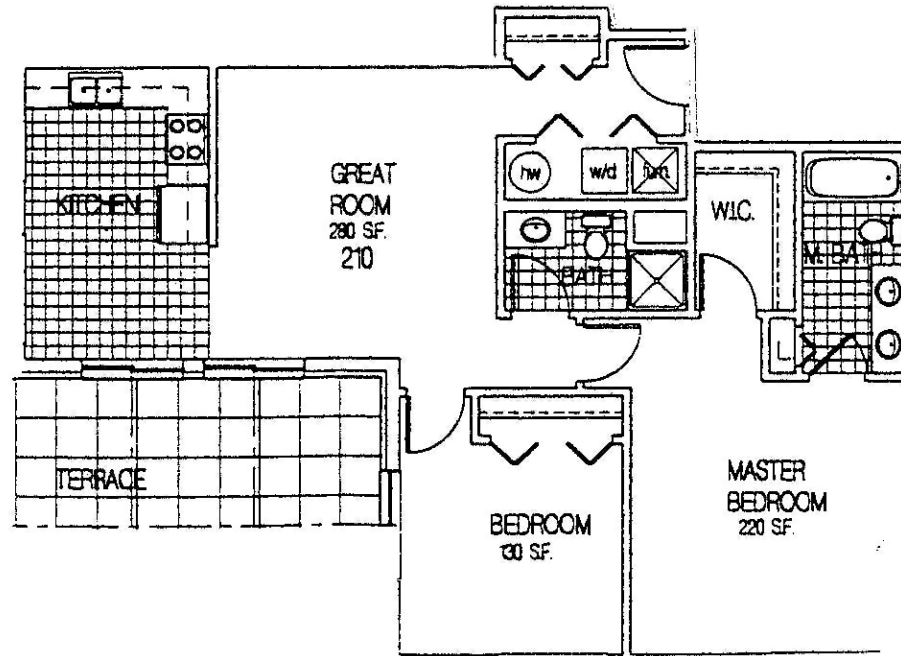

Two Bedroom • Two Bath • Terrace

1100 sq ft

Apartment No. 210

*South West Corner
Two Bedroom
Two Bath
Terrace*

DEERFIELD VILLAGE CENTRE